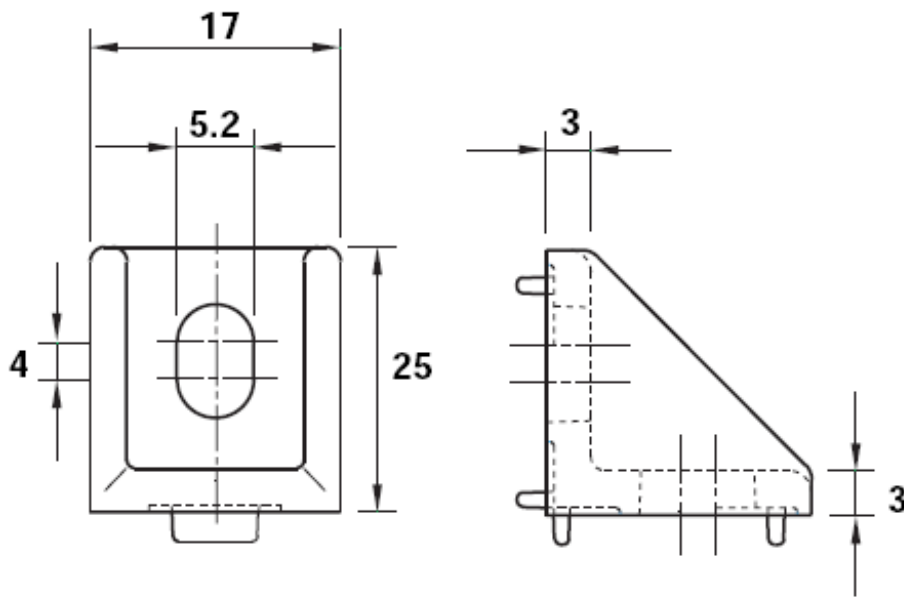

Bracket 17 x 25

Technical Data

| | Bracket 17 x 25 |
|-----------------|------------------------|
| Material | Aluminium |
| Finish | None |
| Mass | 0.02kg/ea |