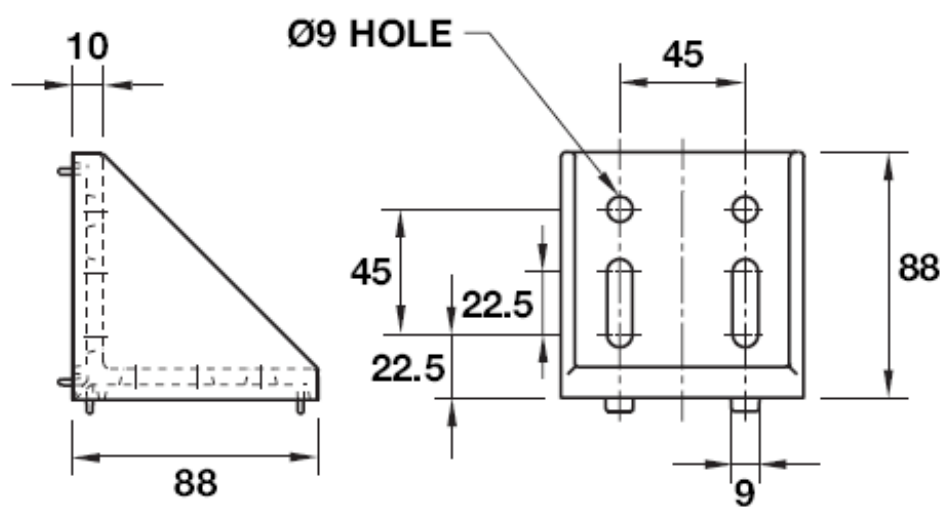

Bracket 88 x 88

Technical Data

	Bracket 88 x 88
Material	Aluminium
Finish	None
Mass	0.30kg/ea