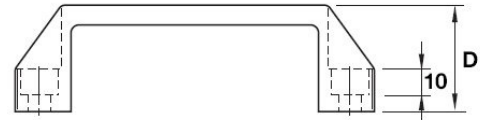

Handle (Plastic)

Customer to supply 2 off M6 or M8 10Nm cap head fixing screw and suitable washers.

1-243-0033 135L

1-243-0034 146L

Part No.	A	B	C	D	E
1-243-0033 135L	135	117	26	40	Ø8 hole Ø14 C/BORE
1-243-0034 146L	146	126	32	45	Ø8 hole Ø14 C/BORE