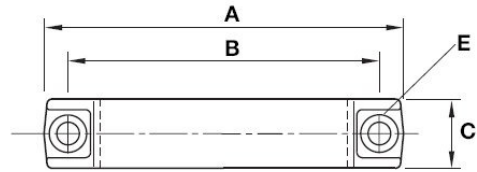

Handle (Plastic)

Customer to supply 2 off M6 or M8 10Nm cap head fixing screw and suitable washers.

1-243-0033 135L

1-243-0034 146L

Part No.	A	B	C	D	E
1-243-0033 135L	135	117	26	40	Ø8 hole Ø14 C/BORE
1-243-0034 146L	146	126	32	45	Ø8 hole Ø14 C/BORE